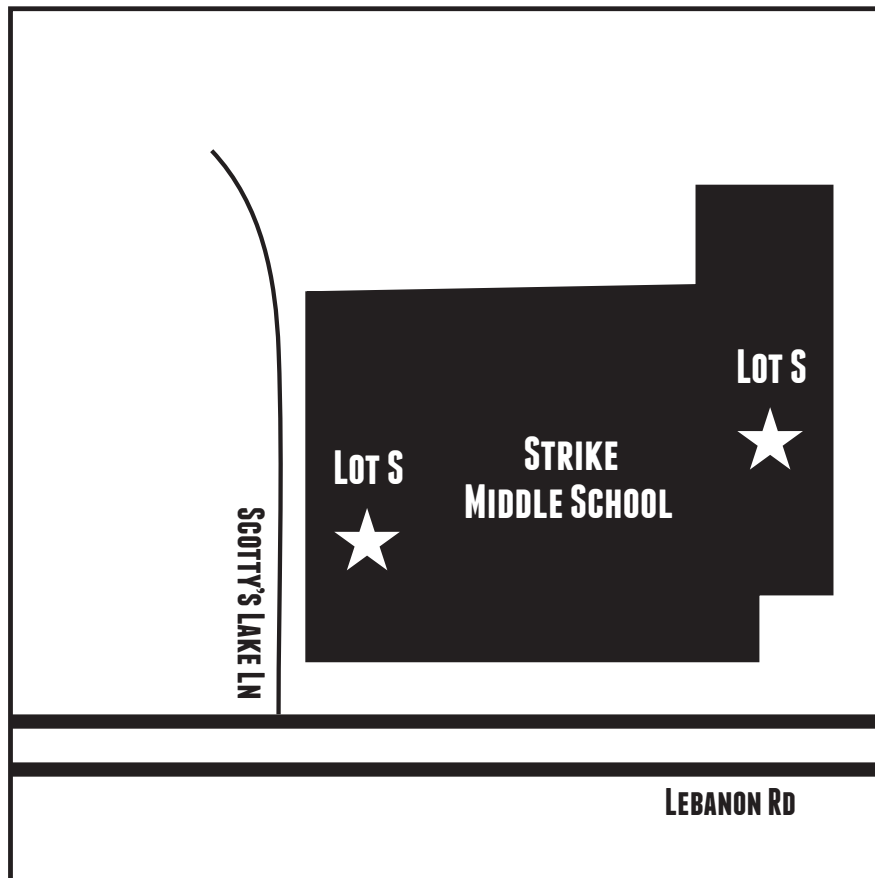

THE ASCENDANT LPGA
BENEFITING  Volunteers
of America

LOT S PRIORITY PARKING AVAILABLE SATURDAY & SUNDAY ONLY

\$20 DAILY

ADDRESS:

STRIKE MIDDLE SCHOOL

8798 SCOTTY'S LAKE LANE, THE COLONY, TX 75056

LOT HOURS

6:30AM - 3PM SATURDAY, OCT 1 - SUNDAY, OCT 2

SHUTTLES WILL RUN

7 AM - ONE HOUR AFTER PLAY SATURDAY - SUNDAY

5 MINUTE SHUTTLE RIDE TO TOURNAMENT ADMISSIONS