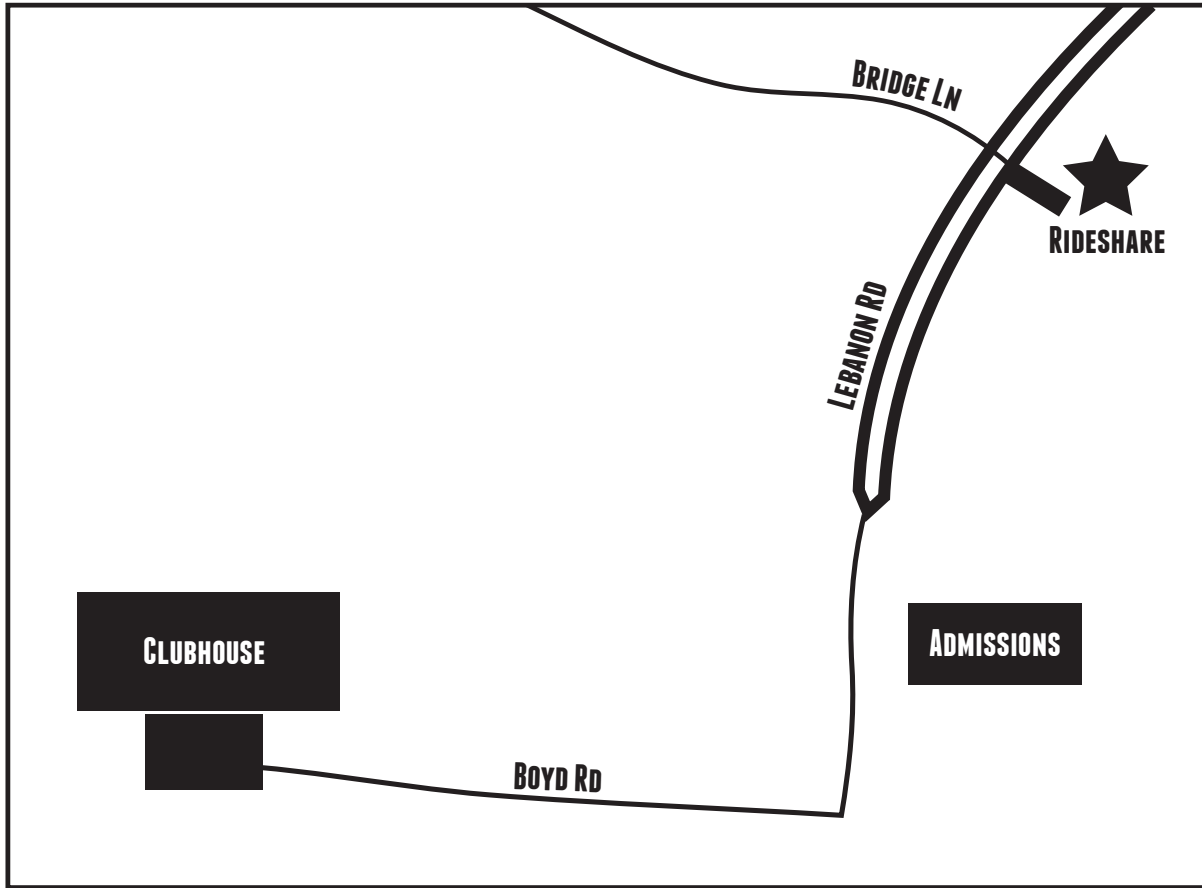

THE ASCENDANT LPGA
BENEFITING  Volunteers
of America

RIDESHARE DROP OFF / PICK UP

ADDRESS:

1401 LEBANON RD, THE COLONY, TX 75056

DROP OFF / PICK UP TIMES

7AM - 6PM THURSDAY, SEPT 29 - FRIDAY, SEPT 30

7AM - 3PM SATURDAY, OCT 1 - SUNDAY, OCT 2

PLEASE LOOK FOR RIDESHARE DROP OFF SIGNAGE

THIS IS NOT A PARKING LOT - PLEASE TAKE NO LONGER THAN 5 MINUTES FOR DROP OFF AND PICK UP