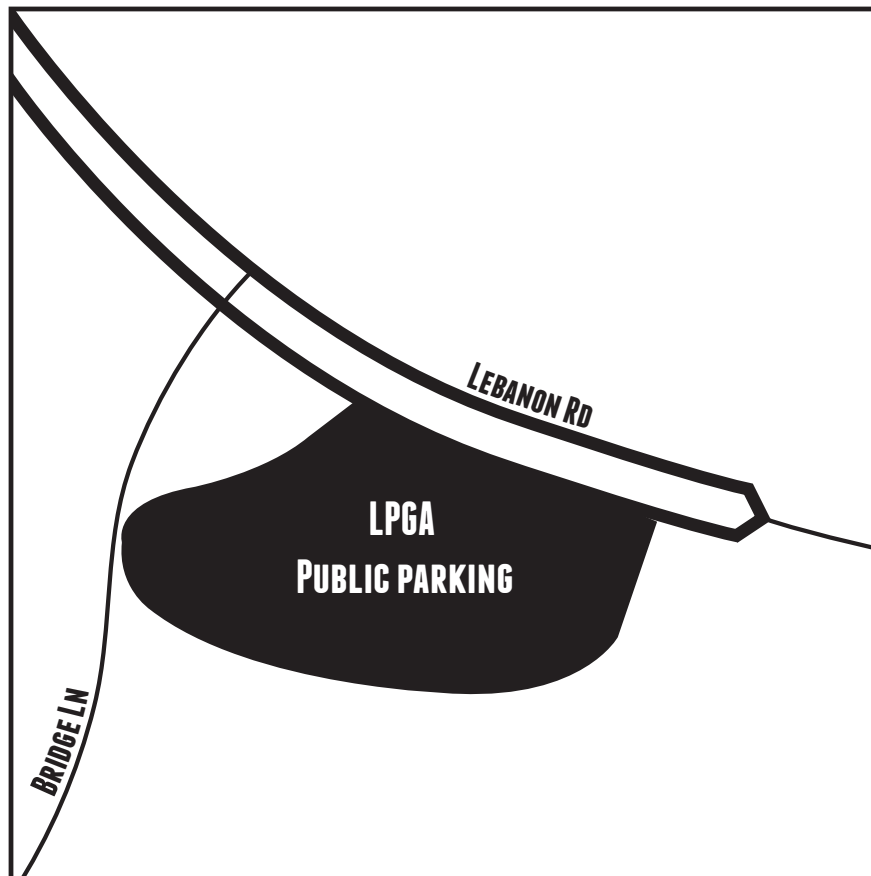

THE ASCENDANT LPGA
BENEFITING  Volunteers
of America

LPGA PUBLIC PARKING

ADDRESS:

1001 LEBANON RD, THE COLONY TX, 75056

LOT HOURS

5:30AM - 7PM THURSDAY, SEPT 26 - FRIDAY, SEPT 30
5:30AM - 4PM SATURDAY, OCT 1 - SUNDAY, OCT 2